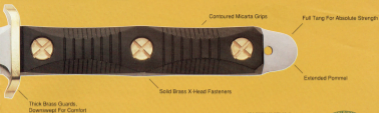

KNIFE

M•4

MSRP Retail: $129.00
Your Discount Price

$119.95

G•4

MSRP Retail: $129.00
Your Discount Price

$119.95

SF•3

MSRP Retail: $129.00
Your Discount Price

$79.95

SWAT•4

MSRP Retail: $129.00
Your Discount Price

$79.95