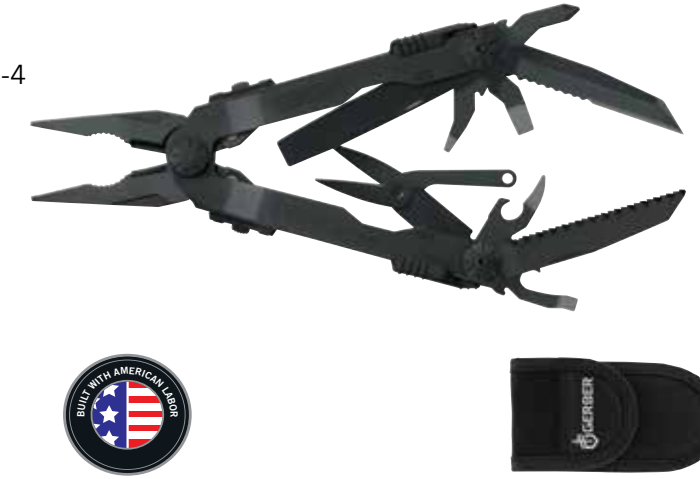

Diesel™

Black
Trapped Blister: 22-41545 0-13658-41545-4

Overall length: 6.6"
Closed length: 5.0"
Weight: 8.6 oz

- Saf.T.Plus™
- Stainless Steel
- Needle Nose Pliers
- Phillips Driver
- Small Flat Driver
- Scissors
- File
- 1/2 Fine Edge & Serrated Blade
- Medium Driver & Large Driver
- Bottle Opener & Can Opener
- Wire Cutters
- Lanyard Ring
- Black Ballistic Nylon Sheath

Full Size

Bullrush™

Black
Trapped Blister: 31-001749 0-13658-13095-1
Carton: 30-000663 0-13658-13275-7

Overall length: 5.8"
Closed length: 3.6"
Weight: 8.3 oz

- Full-Size Plier Jaws
- G-10 Handles
- Fine Edge Blade
- Serrated Edge Blade
- Strap Cutter
- Flat Head Driver
- Large Phillips Head Driver
- Pinch Wire Cutters
- Ballistic Nylon Sheath