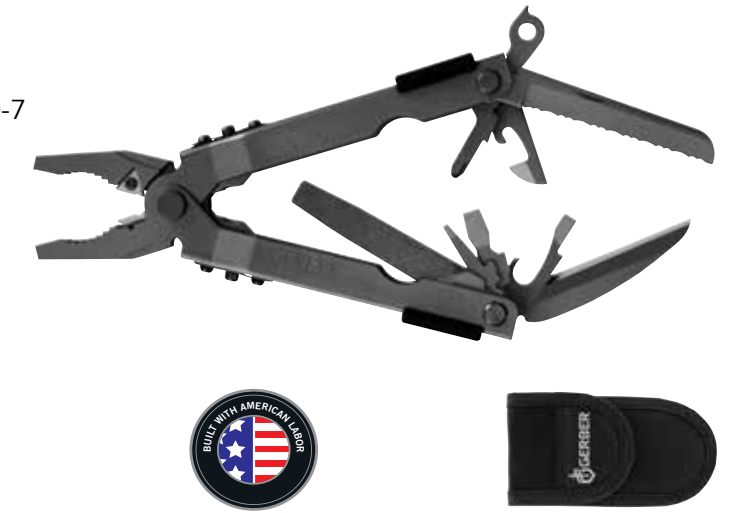

MP 600 Basic – Bluntnose – Tungsten Carbide

Black
Carton: 07520 0-13658-07520-7

Overall length: 6.4"
Closed length: 4.9"
Weight: 9.0 oz

- Saf.T.Plus™
- Stainless Steel
- Bluntnose Pliers
- Fine Edge Knife
- Serrated Edge Knife
- Phillips Driver
- Ruler
- File
- Small, Medium & Large Flat Driver
- Bottle Opener & Can Opener
- Tungsten Carbide Wire Cutters
- Wire Crimper
- Lanyard Ring
- Ballistic Nylon Sheath