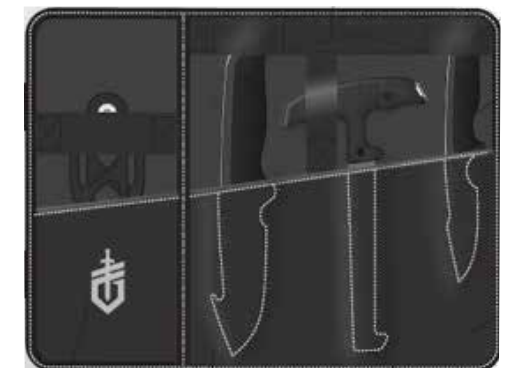

2014 NEW PRODUCTS

MYTH RATCHETING PRUNER

Overall length: 8"
Blade length: 2.13"
Weight: 6.5 oz.

- Santoku inspired blade
- Dishwasher safe
- Full tang construction
- Textured rubber grip
- Full fine edge blade
- Lanyard hole
- Sheath with belt loop
- 7Cr17MoV steel
- Neoprene & Nylon sheath

The brawny all-metal construction Myth Ratcheting Pruner, backed by Fiskars Technology, is ready to work with its structured ratcheting system and easy to pull rubber handles. Cleverly engineered for a grippy but not sticky hold, the Ratcheting Pruner keeps to the Myth tradition of design for professional hunters and guides.

Trapped Blister:
31-002533
UPC: 0-13658-13969-5

MYTH FOLDING LOPPERS

Overall length: 14.4"
Weight: 27.2 oz

- Folding
- Easy to carry and store
- All metal construction
- Strong and lasting
- Tri-nitride PVD coating prevents rust
- Open packaging makes it easy to see and demo product

Nimble trim and prep the site to watch for game with the Myth Folding Loppers, their cleverly engineered grippy-not-sticky handles folding down neatly for easy storage to carry back to camp. With all-metal construction for long life and strength in application, the Folding Loppers keep to the Myth tradition of design for professional hunters and guides.

2014 NEW PRODUCTS

MOMENT FIXED BLADE SAW

Overall length: 7.5"
Blade length: 5.25"
Weight: 3 oz

- Full tang
- Molded rubber grip handle
- Comfortable to use
- Polymer lined cloth sheath