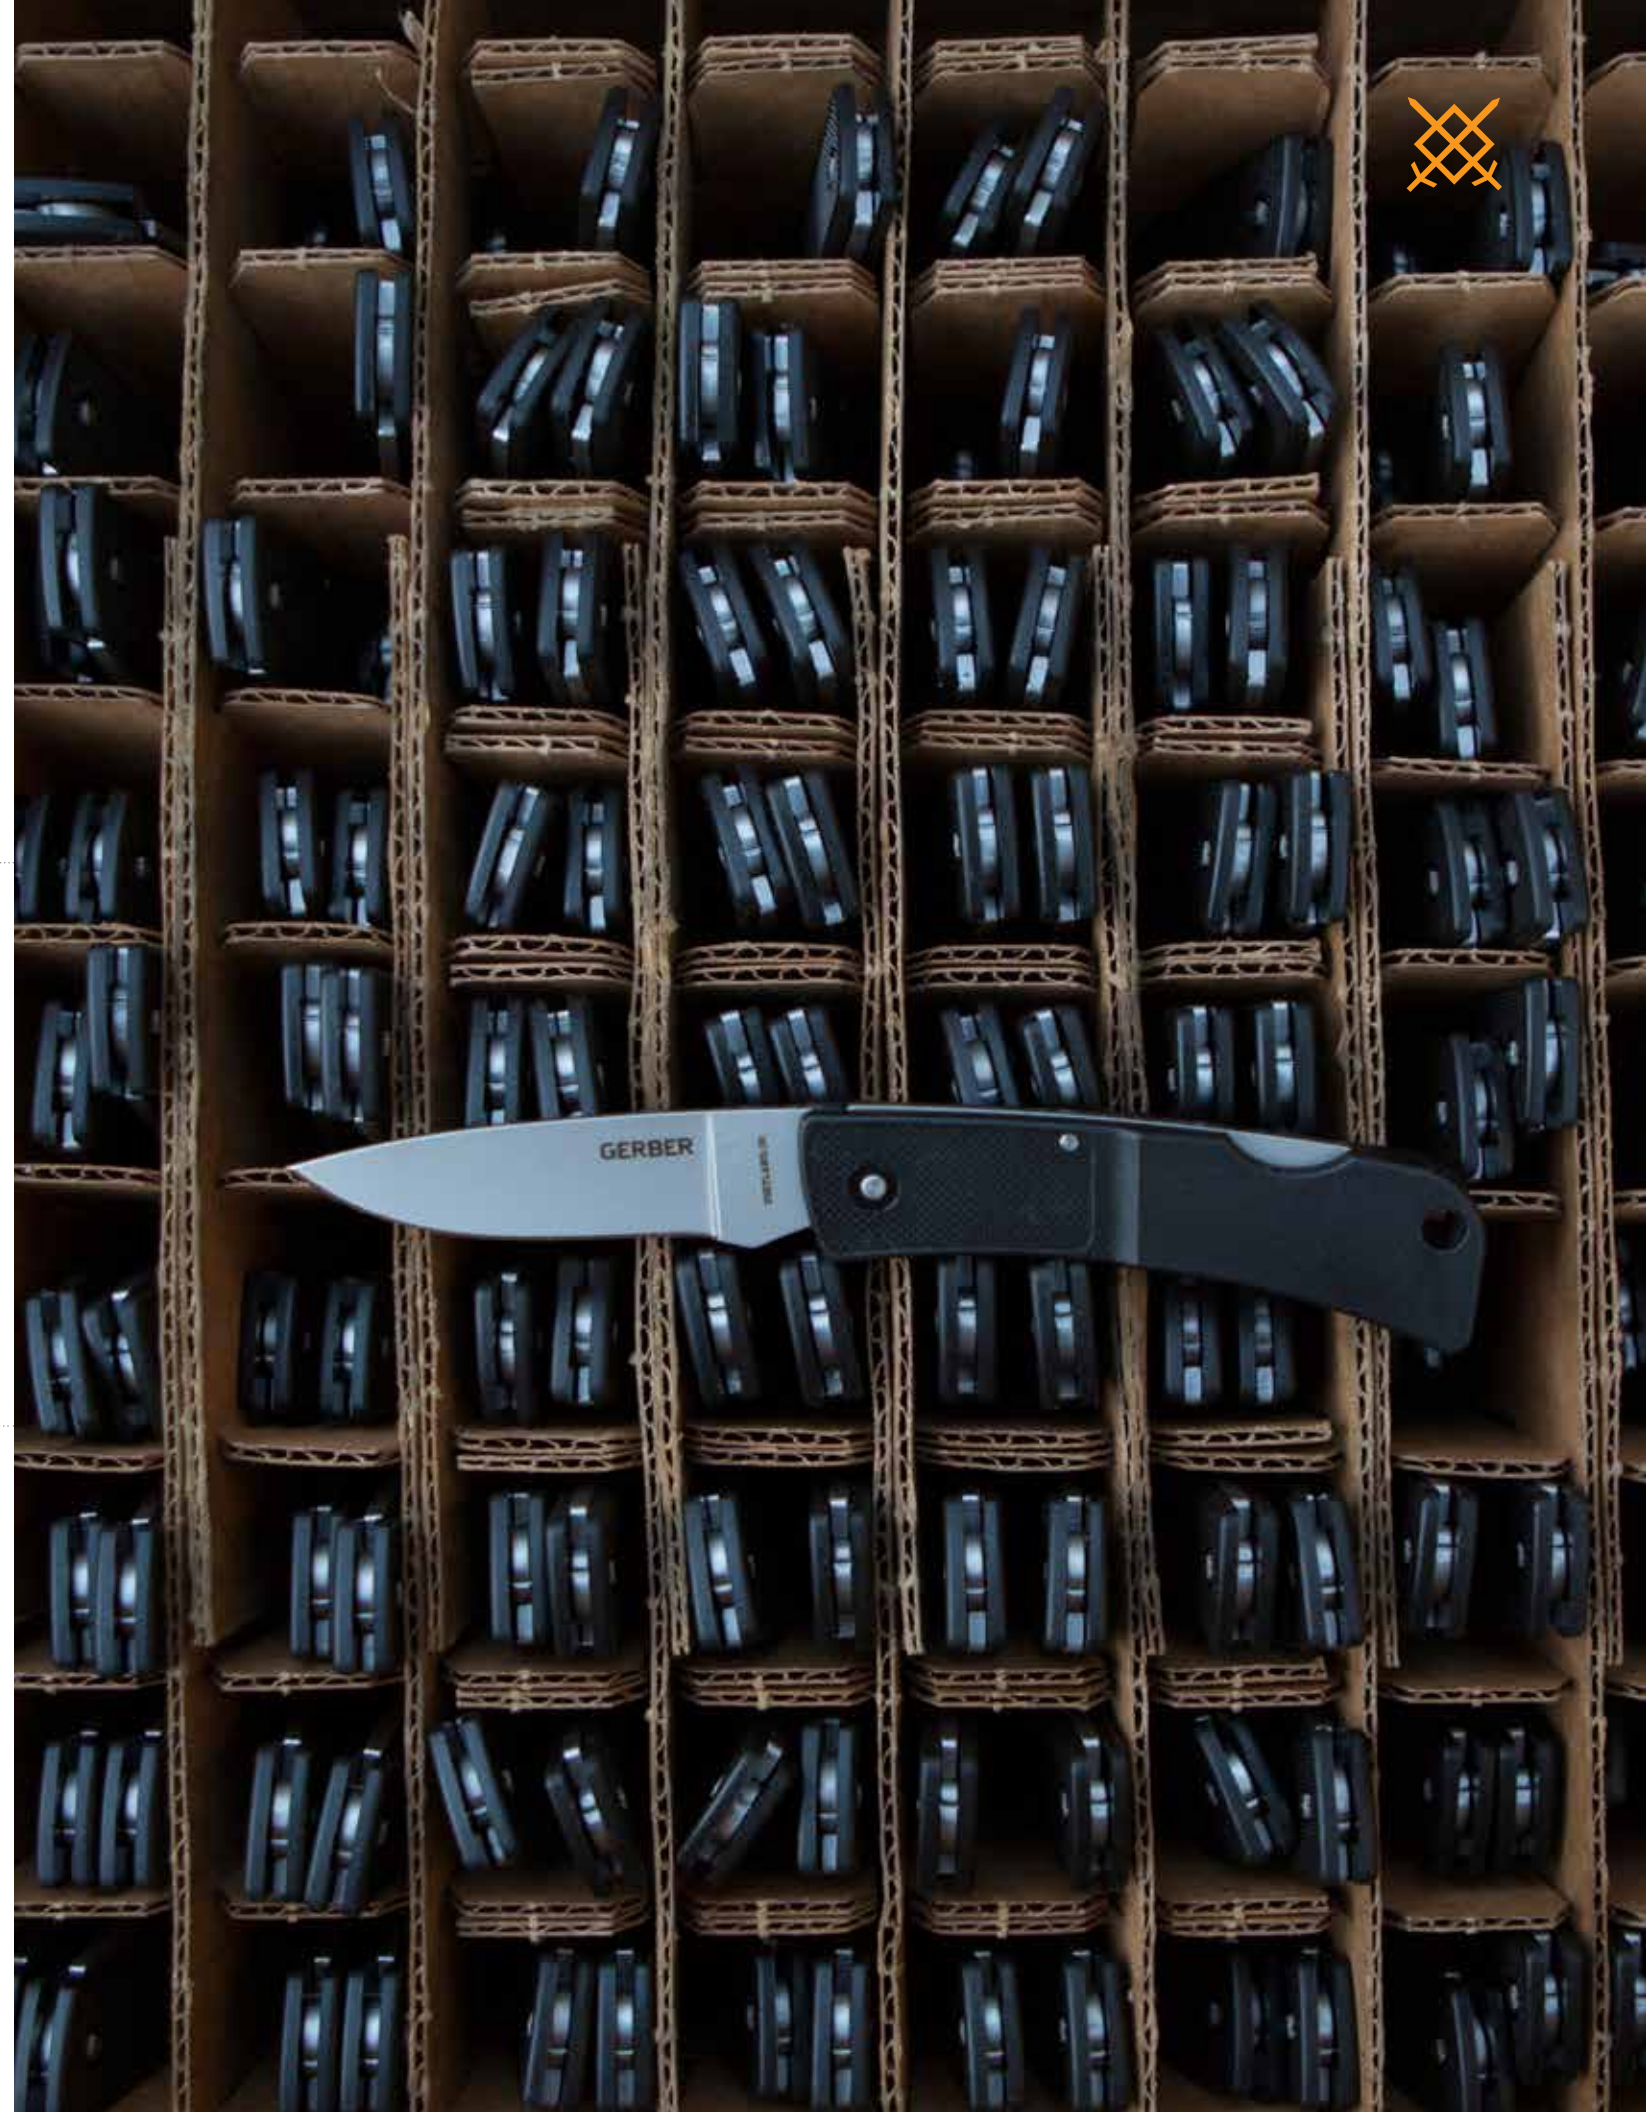

Ultralight L.S.T.™

Fine Edge
Trapped Blister: 46050   0-13658-46050-8
Carton: 22-06050   0-13658-06050-0

Blade length: 2.0"
Weight: 0.6 oz
Handle: Glass-filled Nylon

L.S.T.™

Fine Edge
Trapped Blister: 46009   0-13658-46009-6
Carton: 22-06009   0-13658-06009-8

Blade length: 2.6"
Weight: 1.2 oz
Handle: Glass-filled Nylon

SB™ 2.5

Fine Edge
Trapped Blister: 22-41535   0-13658-41535-5

Blade length: 2.5"
Weight: 1.6 oz
Handle: Aluminum