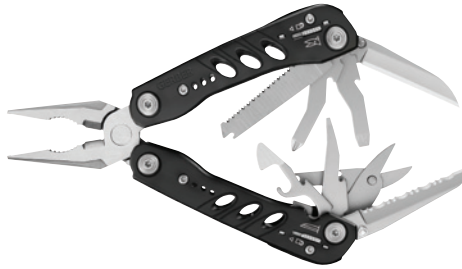

## EVO™ TOOL BLACK

22-41771 0-13658-41771-7

Overall Length: 6.0"  
Closed Length: 3.93"  
Weight: 9.3 oz

Saf.T.Plus™  
Stainless Steel  
Ballistic Nylon Sheath  
Needle Nose Pliers  
Fine Edge Blade  
Serrated Edge Blade  
Phillips Driver  
Small Flat Driver  
Medium Driver  
Lanyard Ring  
Bottle Opener & Can Opener  
Wire Cutters  
Scissors