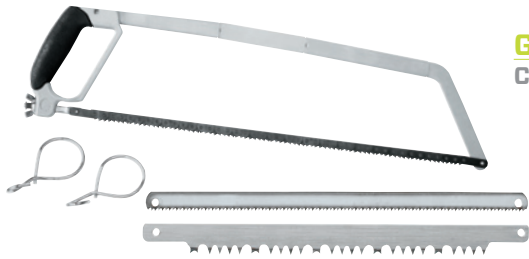

SAWS

CLAM

CLAM UPC

BOX

BOX UPC

SPECIFICATIONS

GATOR® SAW III

COARSE (WOOD), FINE (BONE) 20" COLLAPSIBLE CHAIN SAW

22-41514

0-13658-41514-0

Overall Length:	23.25
Weight:	32 oz
Blade Type:	Coarse & Fine
Sheath:	Ballistic Nylon
Handle:	Gator Grip®