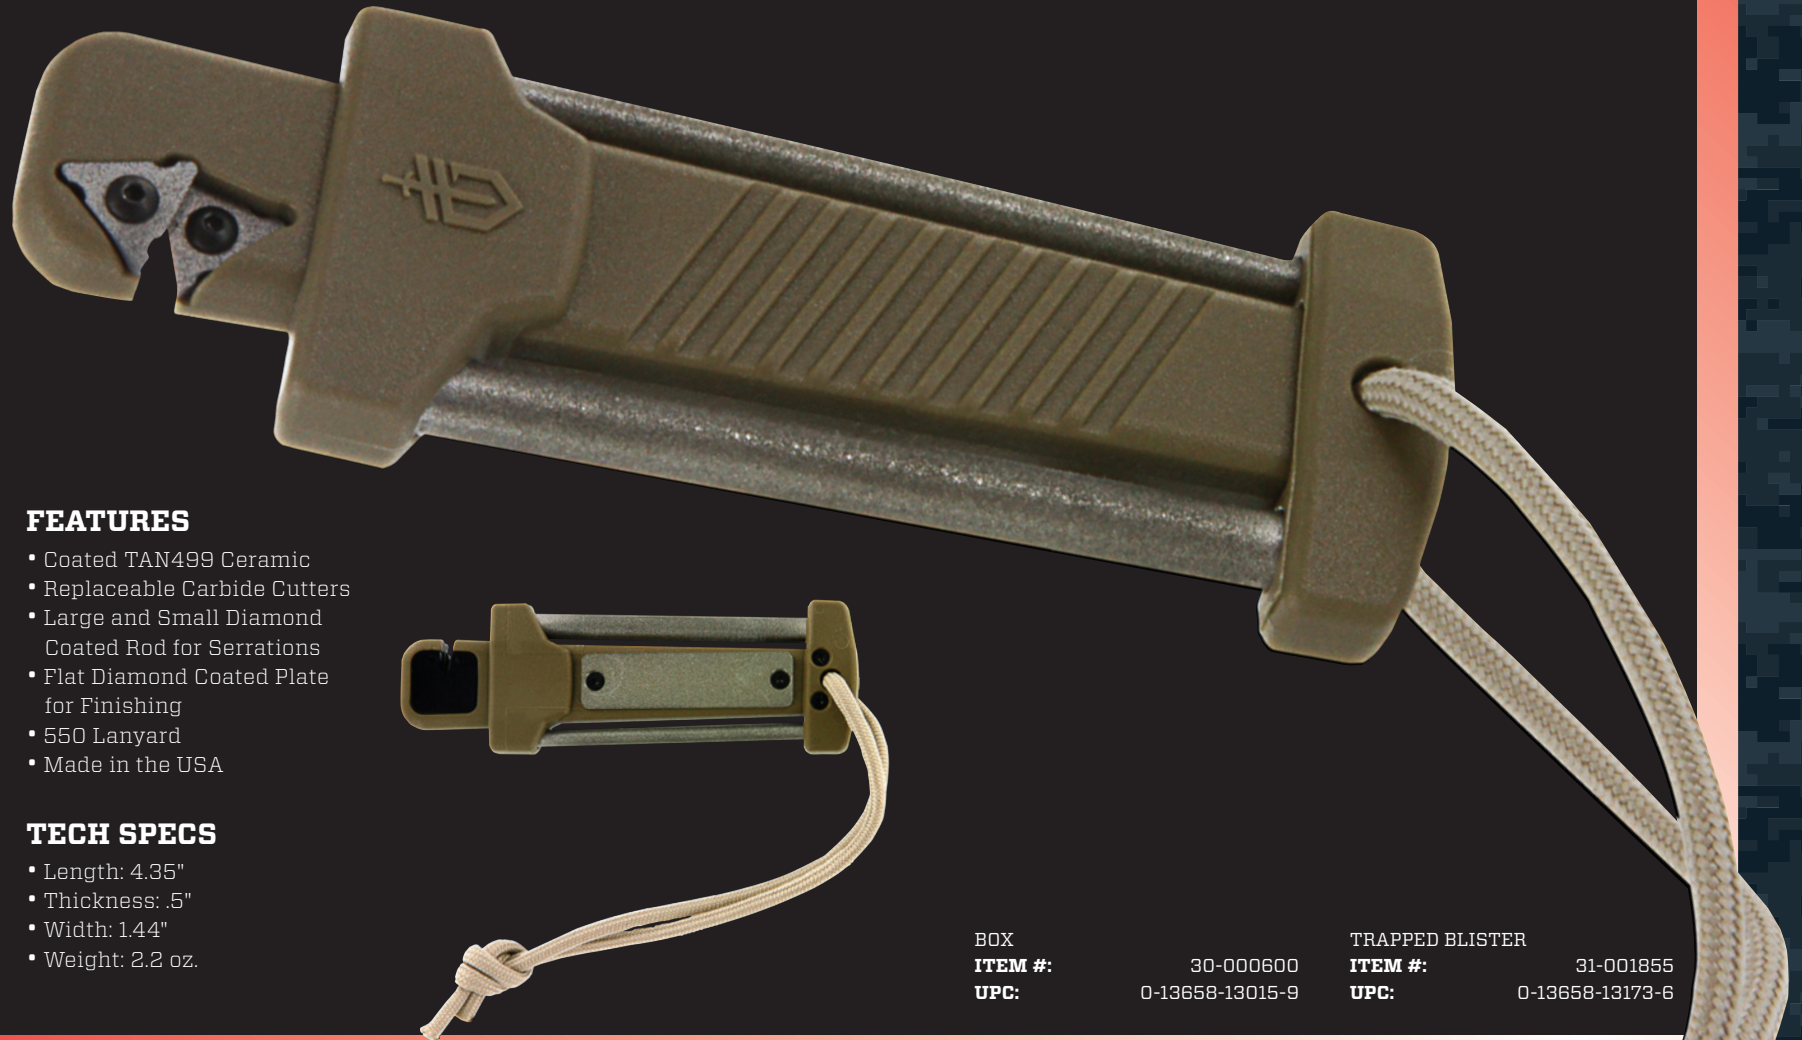

Strap Cutter

BOX
ITEM #: 30-000587
UPC: 0-13658-12988-7

TRAPPED BLISTER
ITEM #: 31-001518
UPC: 0-13658-12987-0

DE FACTO™ In close quarters combat, speed of deployment is key. If your primary weapon system is compromised, you need an immediate, easily accessible solution to defend against physical threat. Developed with veteran Special Forces Soldiers, our knife has a four-inch spear-point blade, dual serrations, rubberized grip and spike pommel that quickly transforms an empty hand into a lethal defense weapon. What sets this knife apart is its innovative sheath locking system - a “weapons hot” friction lock for fast, unrestrained deployment in danger close situations and a secondary retention lock to ensure that the knife isn’t lost during high-speed insertion.

FEATURES

- 10 Components
- Pliers
- Wire Cutter
- Fine Edge Blade
- Retail Package Opener
- Scissors
- Medium Flathead Driver
- Crosshead Driver
- Bottle opener
- Tweezers
- File

TECH SPECS

- Overall Length: 4.25"
- Closed Length: 2.75"
- Weight: 2.2 oz.
- Steel Type: 3Cr13 Stainless

BOX
ITEM #: 30-000469
UPC: 0-13658-12556-8

TRAPPED BLISTER
ITEM #: 31-001134
UPC: 0-13658-12555-1

DOWNRANGE SHARPENER™ Gerber blades are legendary for keeping an extremely sharp edge, but out in the field every knife needs maintenance. Our Downrange Knife Sharpener has a carbide sharpener for a fine-edge blade, two different diamond-coated rods for serrated blades and a flat diamond-coated plate for finishing. Its compact body is covered in TAN499 ceramic and includes a 550 lanyard.