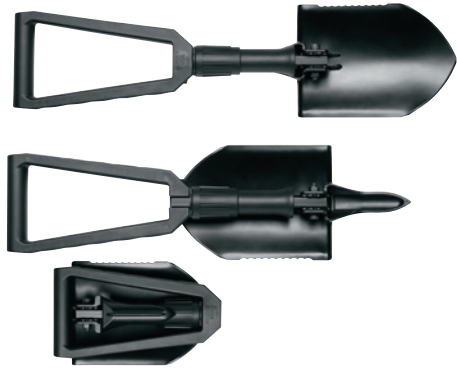

SPADES

E-TOOL™ WITH SERRATED BLADE AND PICK

BOX

BOX UPC

SPECIFICATIONS

22-01945

0-13658-01945-4

Overall Length: 23.39"
 Closed Length: 9.37"
 Weight: 37.3 oz