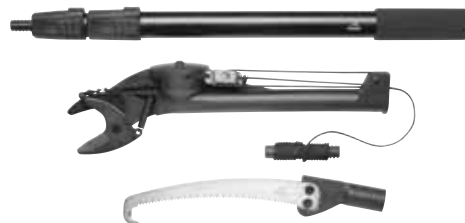

SHOT MAKER™

Clam: 22-41982 Clam UPC: 0-13658-41982-7

Overall Length: 71.00"
Blade Length: 21.90"
Weight: 42.40oz
Sheath: Ballistic Nylon